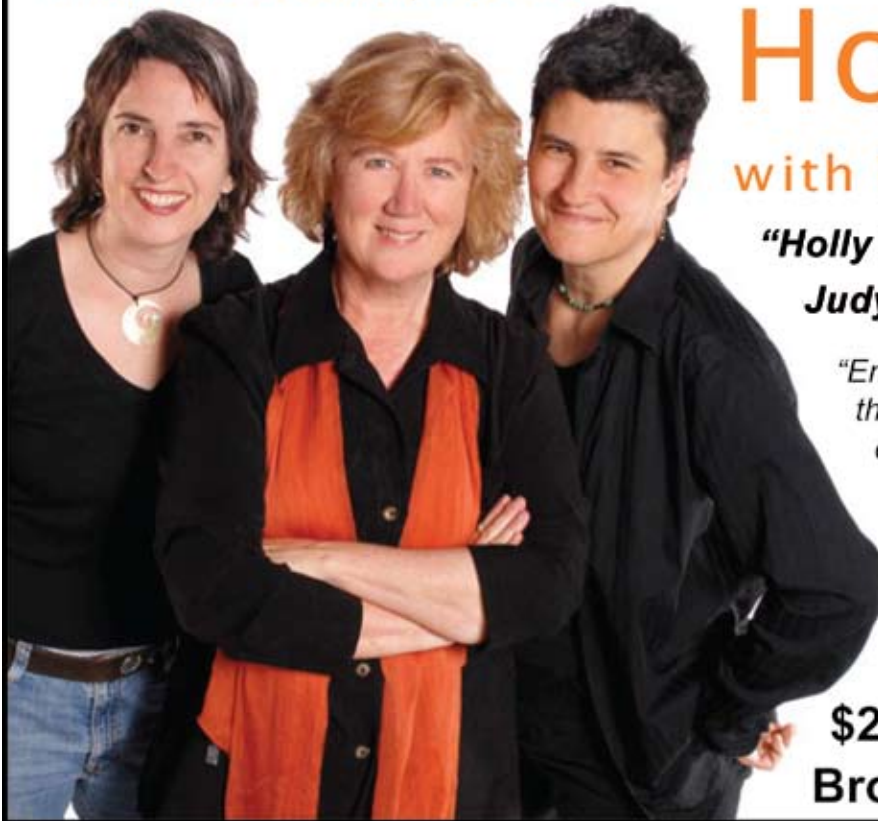

COMMUNITY
UNIVERSITY OF MISSOURI-KANSAS CITY
5327 HOLMES
KANSAS CITY, MO 64110

Not For Profit Org.
U.S. POSTAGE
PAID
Kansas City, MO
Permit #4026

Willow Productions presents

Holly Near

with Emma's Revolution

***"Holly is a delightful combination of
Judy Garland and Pete Seeger!"***

*"Emma's Revolution stands out among
those voices that deliver a nudge to our
conscience and our sense of who we
could be."*

Sat **October 24** 8pm

Community Christian Church
4601 Main ~ KCMO

\$20 advance \$23 at door
BrownPaperTickets.com

Zoë Lewis

A worldbeat-vaudeville extravaganza!

ZOË LEWIS is a band in a body! She plays jazz, jump jive, latin grooves, swing, international folk, funk originals on anything from the piano to the spoons! Troubadour/vaudevillian/storyteller/singer-songwriter/piece of work!