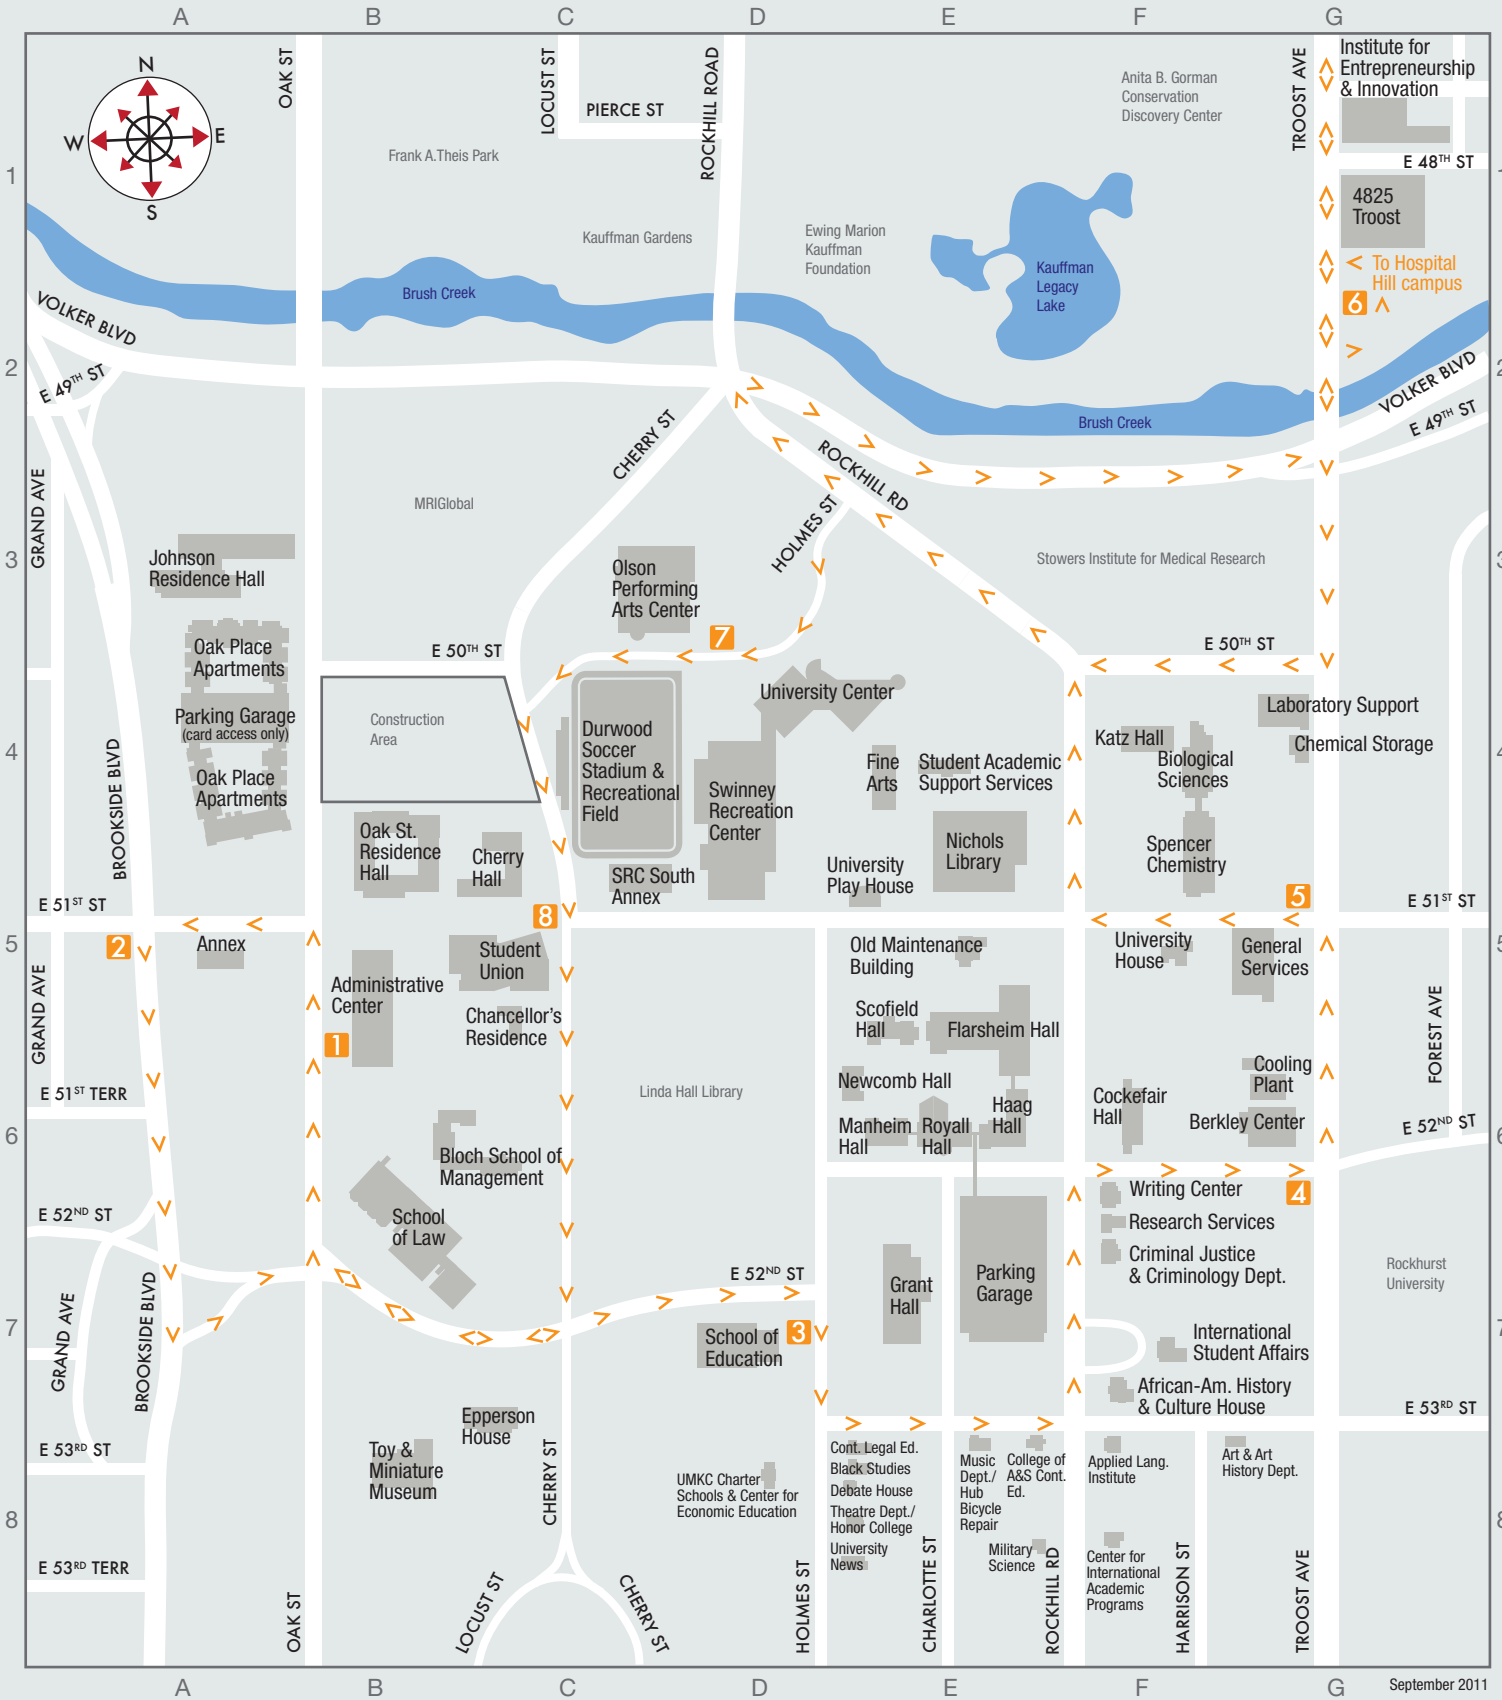

4825/Hospital Hill Shuttle Route

University of Missouri-Kansas City

Volker campus

- 2 Shuttle stop
- < < Shuttle route

4825/Hospital Hill Shuttle Route

University of Missouri-Kansas City
Hospital Hill campus

- 2 Shuttle stop
- < < Shuttle route