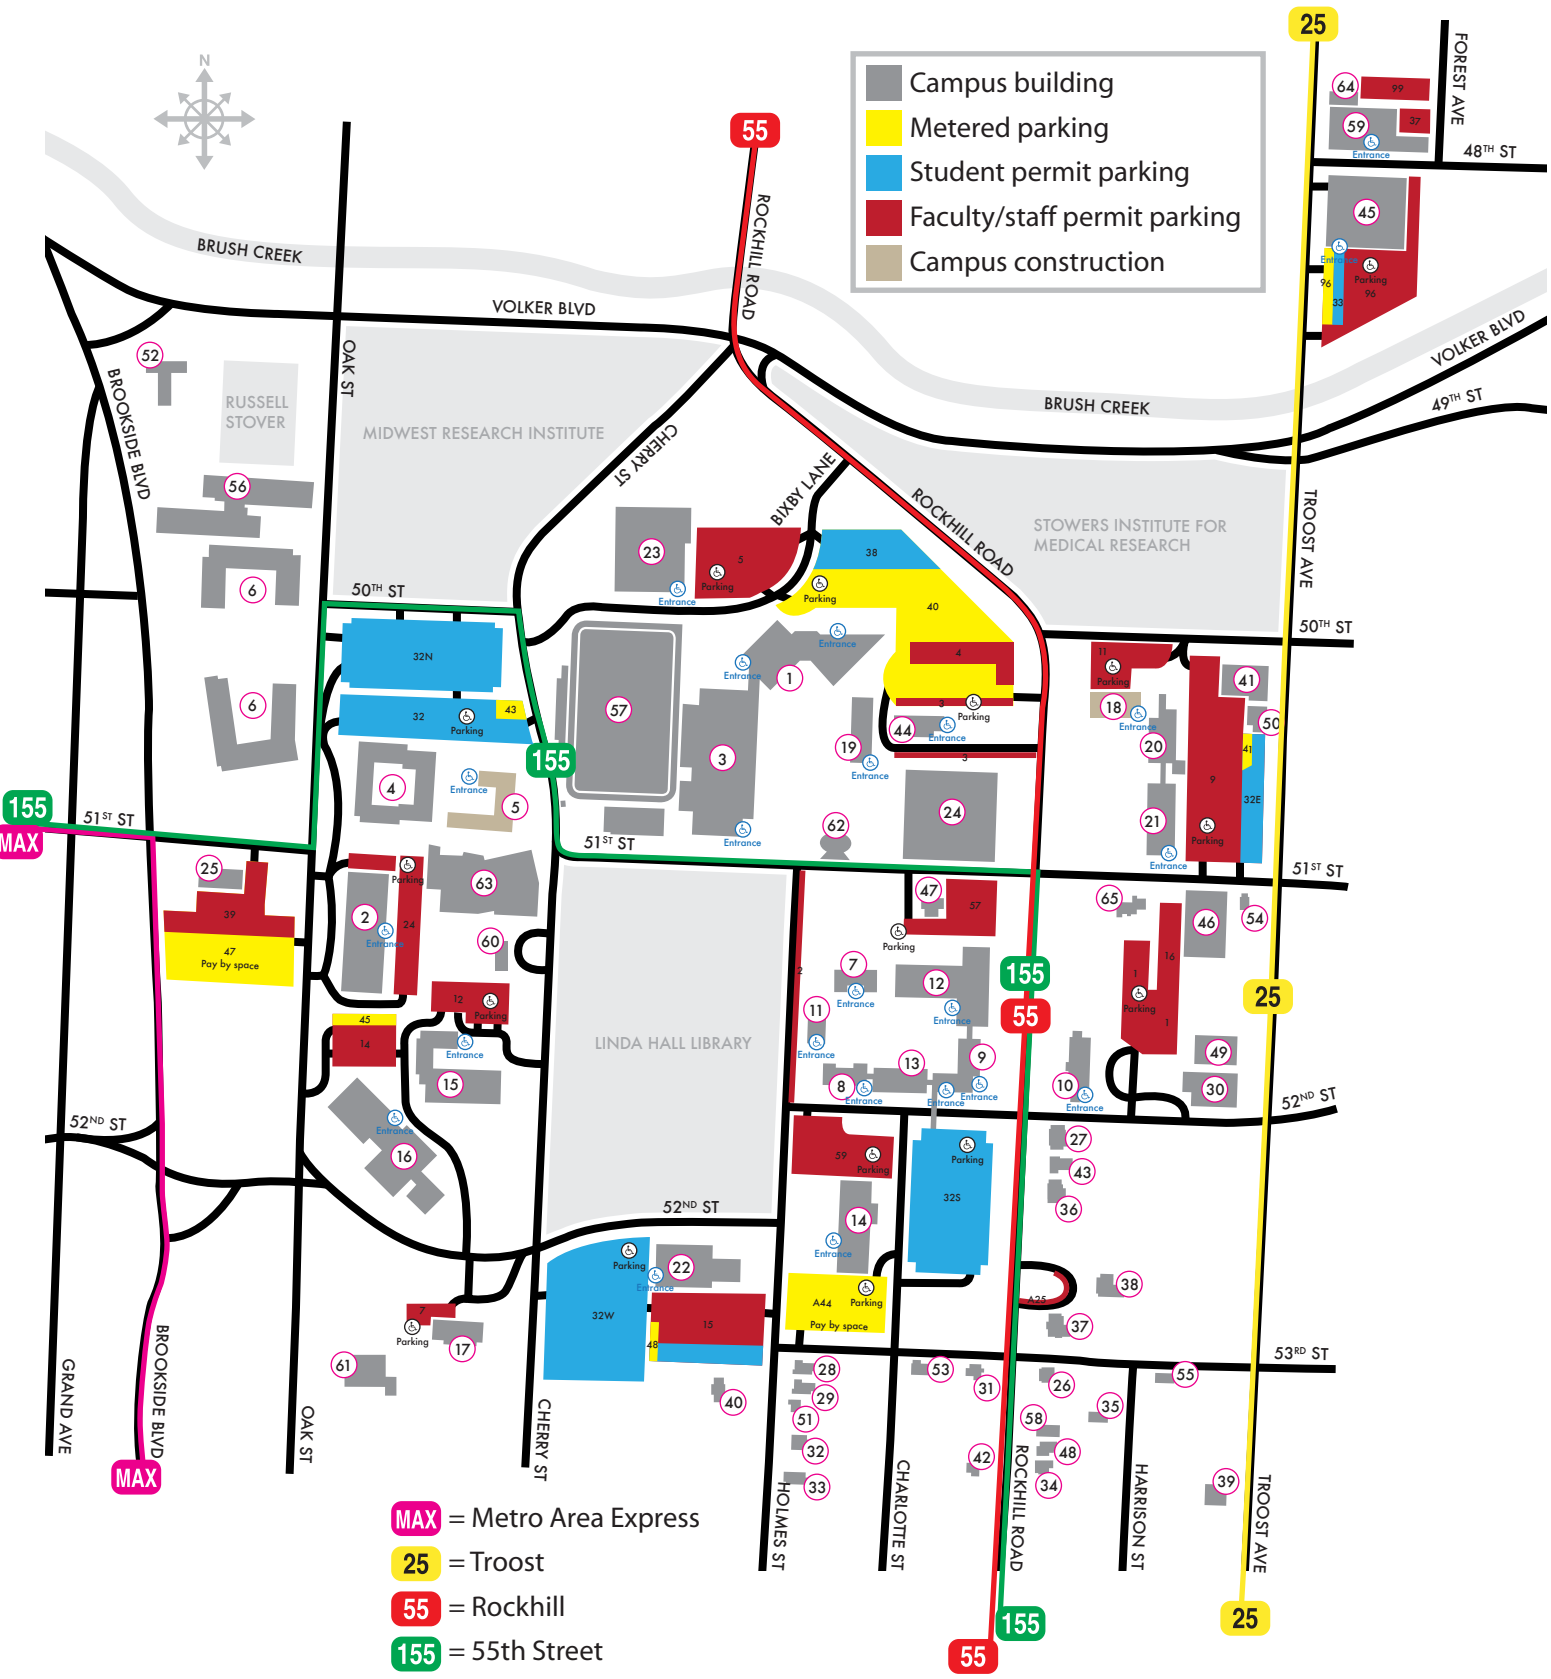

KC ATA Bus Routes

- MAX** = Metro Area Express
- 25** = Troost
- 55** = Rockhill
- 155** = 55th Street