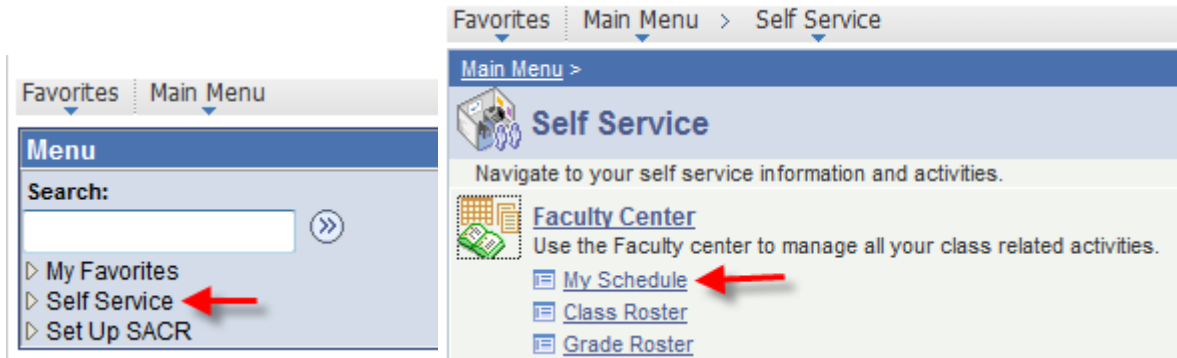

# Pathway help: Faculty Center View Class Schedule

OFFICE OF REGISTRATION & RECORDS

**Path: Self Service > Faculty Center > My Schedule**

1. Login to [Pathway](#) with your User ID and Password.
  - a. Your User ID is your Single-Sign-On (SSO) which is typically the part of your UMKC e-mail address before the @ sign. **DO NOT include the @umkc.edu when you input your User ID.**
  - b. Your password is the same password you use for UMKC e-mail and Blackboard
2. Click the "Sign In" Button

3. Click on **Self-Service**
4. Under Faculty Center select **My Schedule**

Note: Depending on the access you have been granted, your menu box may look different and have more options or fewer options.