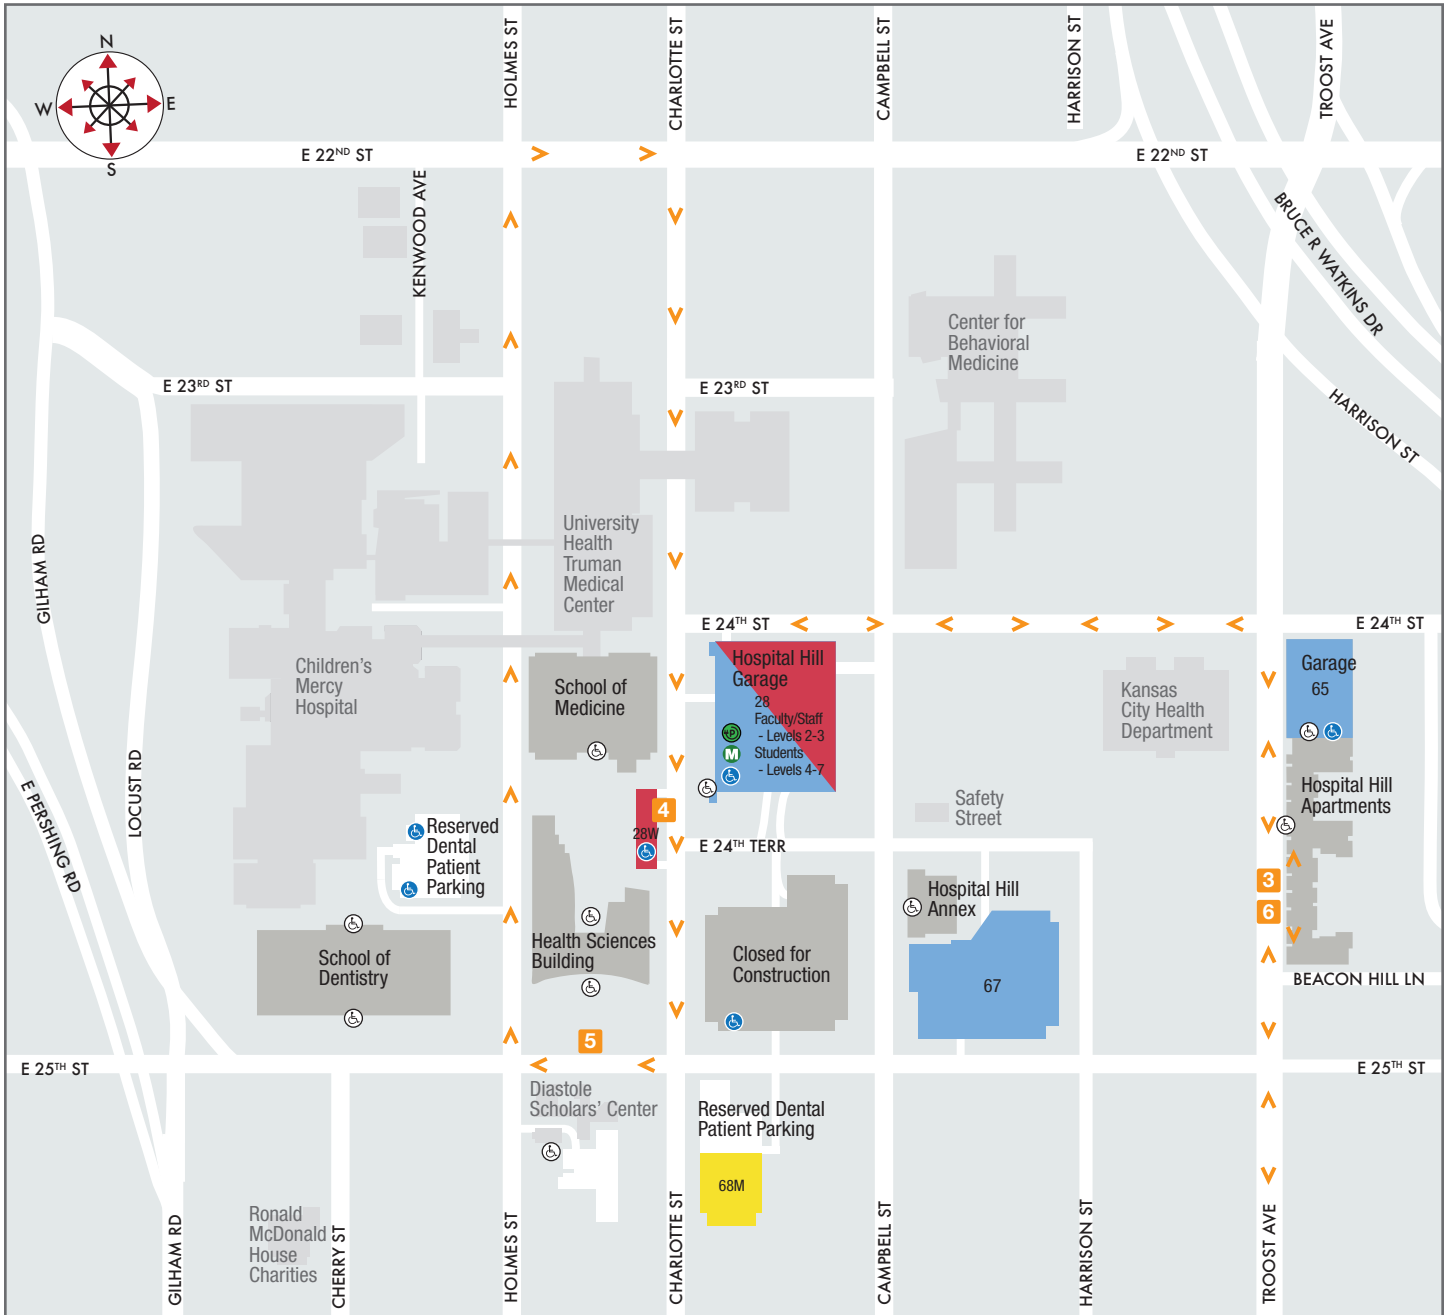

## ON HOSPITAL HILL

University of Missouri-Kansas City Campus Map

**NO FREE PARKING ON CAMPUS - DAY OR NIGHT**

- Metered parking
- Student permit parking
- Faculty/staff permit parking
- UMKC building
- Non-UMKC building
- ♿ Accessible entrance
- 0 Shuttle stop
- < Shuttle route
- M Motorcycle parking
- ♿ Accessible parking
- EV Electric vehicle charging station

UMKC's health sciences schools — Dentistry, Medicine, Nursing and Health Studies, and Pharmacy — are grouped at East 25th and Holmes streets, an area known as Hospital Hill. The Health Sciences campus at Hospital Hill is four miles north of UMKC's main Volker campus. Shuttles run regularly between the two campuses.

## **CENTER FOR BEHAVIORAL MEDICINE**

1000 E. 24th St.

## **HOSPITAL HILL ANNEX**

901 E. 24th Terrace