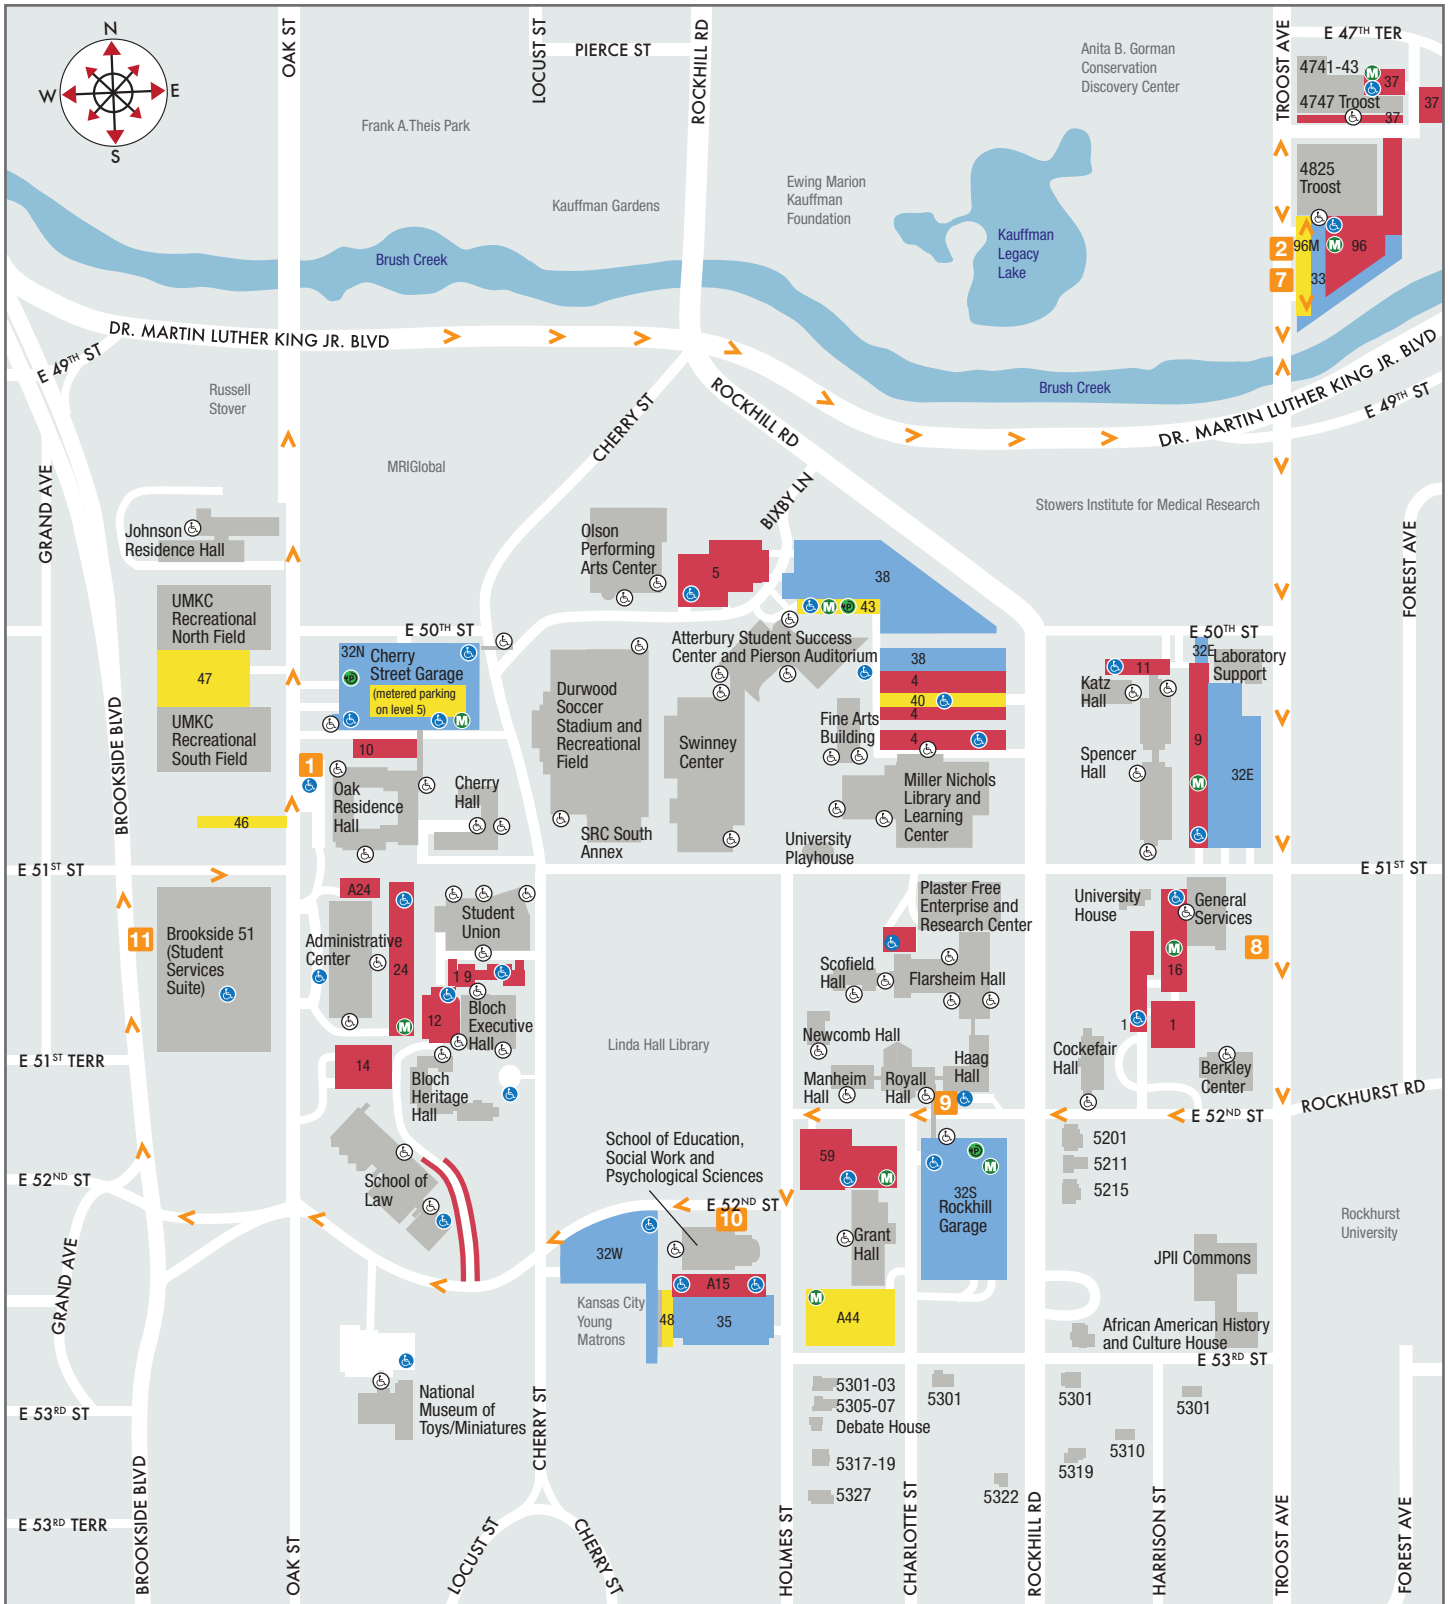

VOLKER CAMPUS

University of Missouri-Kansas City Campus Map

NO FREE PARKING ON CAMPUS - DAY OR NIGHT

- Metered parking
- Student permit parking
- Faculty/staff permit parking
- UMKC building
- Non-UMKC building
- Accessible entrance
- Shuttle stop
- Shuttle route
- Motorcycle parking
- Accessible parking
- Electric vehicle charging station

1012 E. 52nd St.

BLOCH (HENRY W.) MANAGEMENT BUILDING

5110 Cherry St.

BLOCH (HENRY W.) EXECUTIVE HALL FOR ENTREPRENEURSHIP AND INNOVATION

5108 Cherry St.

BROOKSIDE 51/STUDENT SERVICES SUITE

5110 Oak St.

CHERRY HALL

5030 Cherry St.

CHERRY STREET PARKING GARAGE

Police, 5005 Oak St.

COCKEFAIR HALL

5121 Rockhill Road

DEBATE HOUSE

5311 Holmes St.

SCHOOL OF EDUCATION, SOCIAL WORK AND PSYCHOLOGICAL SCIENCES

NATIONAL MUSEUM OF TOY AND MINIATURES

5235 Oak St.

UNIVERSITY HOUSE

5101 Rockhill Road

Additional Parking and Transportation resources and information

SHUTTLE ROUTE TRACKING

To view a live map of the UMKC shuttle bus and download the tracking app, please visit umkcbus.com.