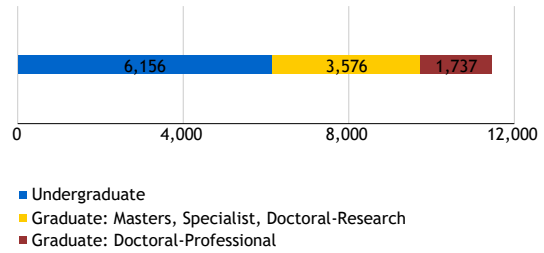

#### First Time College Students

There were a total of **56** first time college students.

- 52 full-time first-time college students
- 4 part-time first-time college students

#### Campus Enrollment by Academic Career