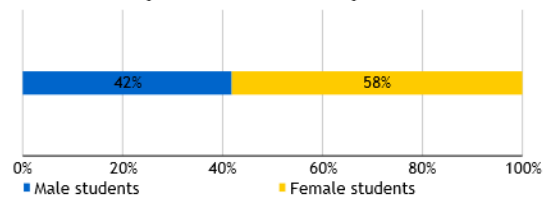

Campus Enrollment by Gender

Campus Student Ethnicity