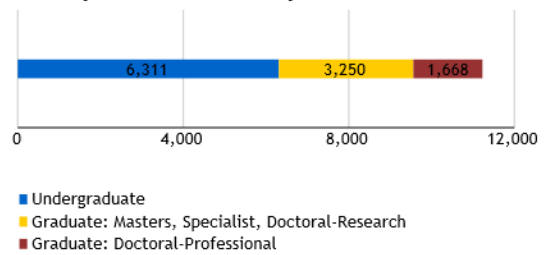

University of Missouri-Kansas City

QUICK FACTS

The UMKC Student: SP2024

Numbers at a Glance

Total Enrollment for the Term

12,414

Total Campus Enrollment

11,229

Total Dual Credit High School students

1,185

Number of international students attending

1,467

Total number of credit hours students registered for

144,727.5

Average Student Ages

*** Student age excludes dual high school students.

The average student age for all academic careers is 25.

Undergraduate	22
Graduate: Masters, Specialist, Doctoral-Research	30
Graduate: Doctoral-Professional	25

First Time College Students

There were a total of 73 first time college students.

- 56 full-time first-time college students
- 17 part-time first-time college students

Undergraduate Transfer Students

344 students entered as undergraduate transfer students.

- 168 transferred from other institutions in Missouri
- 99 transferred from other institutions in Kansas
- 77 transferred from institutions outside Missouri and Kansas

Campus Enrollment by Academic Career