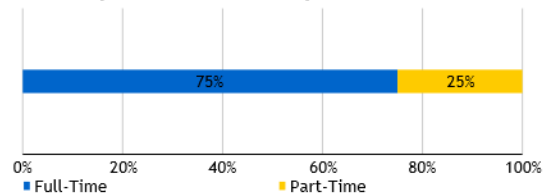

Campus Enrollment by Academic Load