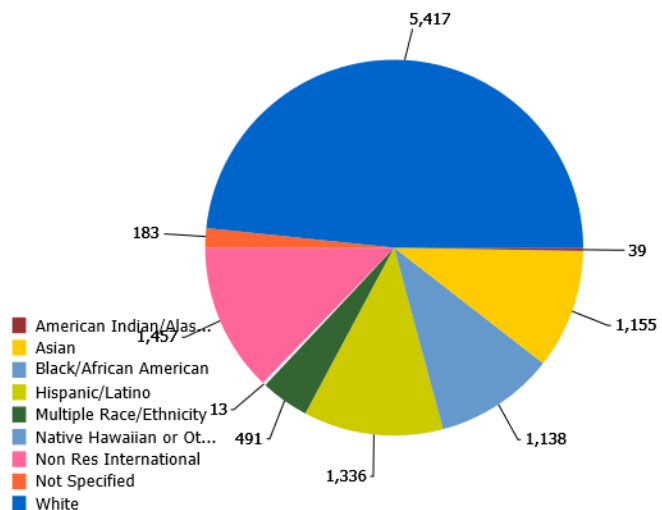

Total Dual Credit High School students

1,185

Number of international students attending

1,467

Total number of credit hours students registered for

144,727.5

Average Student Ages

*** Student age excludes dual high school students.

- 56 full-time first-time college students
- 17 part-time first-time college students

Undergraduate Transfer Students

344 students entered as undergraduate transfer students.

- 168 transferred from other institutions in Missouri
- 99 transferred from other institutions in Kansas
- 77 transferred from institutions outside Missouri and Kansas

Campus Enrollment by Academic Career

Campus Enrollment by Academic Load

Campus Enrollment by Gender

Campus Student Ethnicity

For additional information not listed here, please visit the Office of Institutional Research website at <https://umkc.edu/data/>