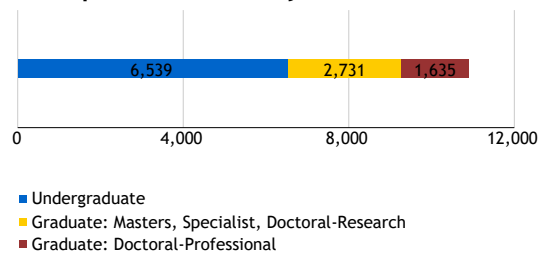

University of Missouri-Kansas City

QUICK FACTS

The UMKC Student: SP2025

Numbers at a Glance

Total Enrollment for the Term

12,175

Total Campus Enrollment

10,905

Total Dual Credit High School students

1,270

Number of international students attending

1,042

Total number of credit hours students registered for

144,217

Average Student Ages

*** Student age excludes dual high school students.

The average student age for all academic careers is **25**.

Undergraduate	22
Graduate: Masters, Specialist, Doctoral-Research	31
Graduate: Doctoral-Professional	25

First Time College Students

There were a total of **43** first time college students.

- 5 part-time first-time college students
- 38 full-time first-time college students

Undergraduate Transfer Students

347 students entered as undergraduate transfer students.

- 171 transferred from other institutions in Missouri
- 105 transferred from other institutions in Kansas
- 71 transferred from institutions outside Missouri and Kansas

Campus Enrollment by Academic Career