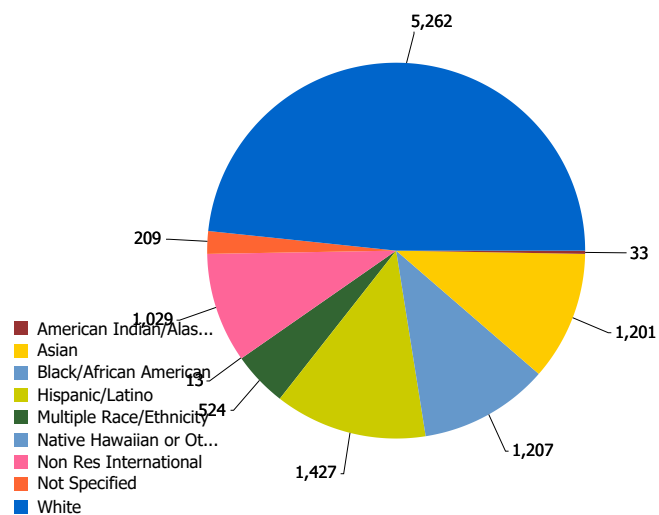

Total Dual Credit High School students

1,270

Number of international students attending

1,042

Total number of credit hours students registered for

144,217

Average Student Ages

*** Student age excludes dual high school students.

- 5 part-time first-time college students
- 38 full-time first-time college students

Undergraduate Transfer Students

347 students entered as undergraduate transfer students.

- 171 transferred from other institutions in Missouri
- 105 transferred from other institutions in Kansas
- 71 transferred from institutions outside Missouri and Kansas

Campus Enrollment by Academic Career

Campus Enrollment by Academic Load

Campus Enrollment by Gender

Campus Student Ethnicity

For additional information not listed here, please visit the Office of Institutional Research website at <https://umkc.edu/data/>