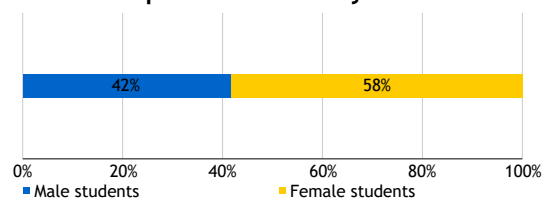

Campus Enrollment by Gender

Campus Student Ethnicity