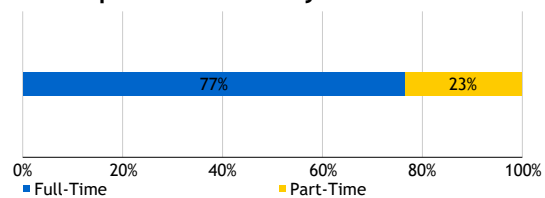

Campus Enrollment by Academic Load