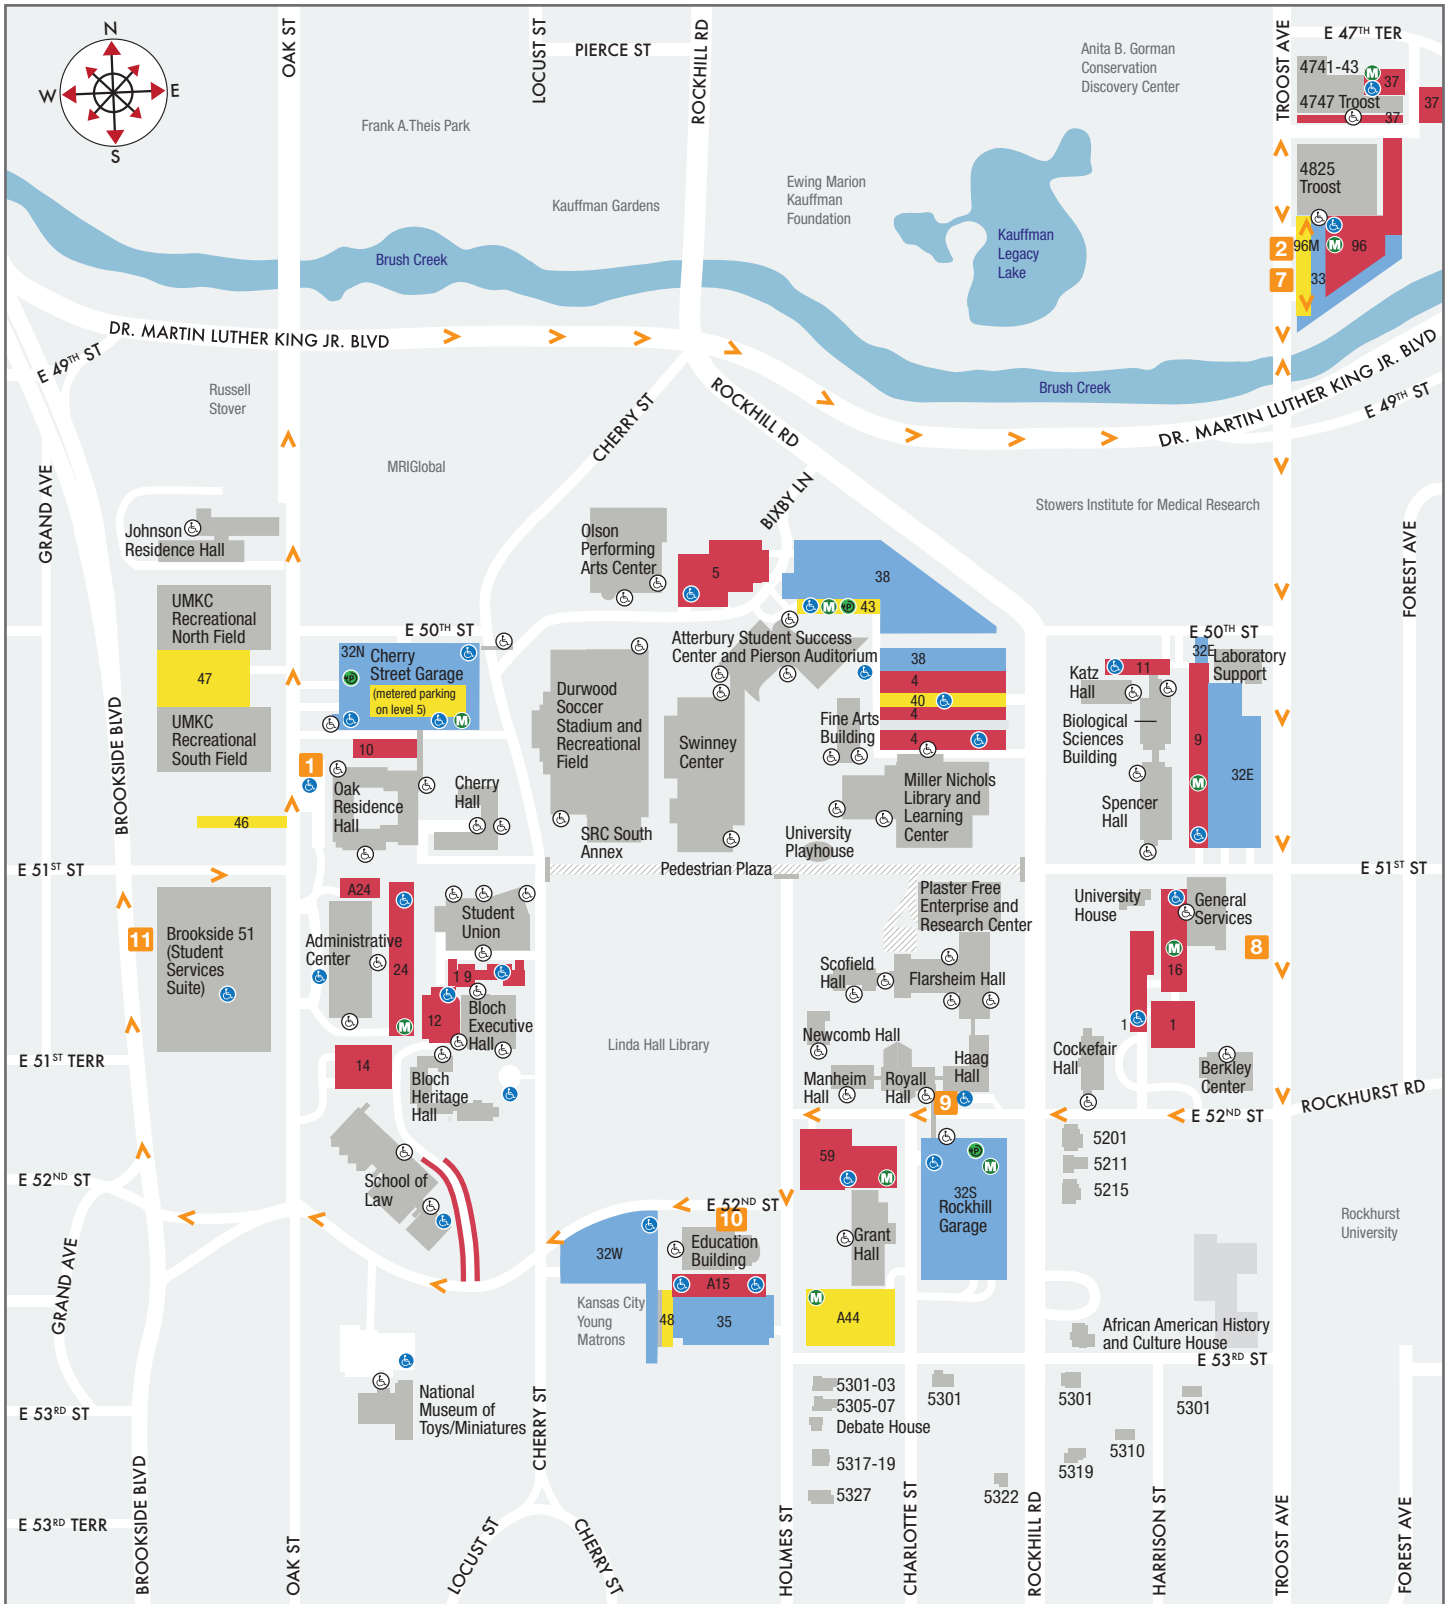

VOLKER CAMPUS

University of Missouri-Kansas City Campus Map

NO FREE PARKING ON CAMPUS - DAY OR NIGHT

- Metered parking
- Student permit parking
- Faculty/staff permit parking
- UMKC building
- Non-UMKC building
- Closed to through traffic
- 0 Shuttle stop
- < Shuttle route
- ♿ Accessible entrance
- ♿ Accessible parking
- M Motorcycle parking
- ⚡ Electric vehicle charging station

1012 E. 52nd St.

BIOLOGICAL SCIENCES BUILDING

5007 Rockhill Road

BLOCH (HENRY W.) EXECUTIVE HALL FOR ENTREPRENEURSHIP AND INNOVATION

5108 Cherry St.

BLOCH (HENRY W.) HERITAGE HALL

5110 Cherry St.

BROOKSIDE 51/STUDENT SERVICES SUITE

5005 Rockhill Road

LAW BUILDING

500 E. 52nd St.

MANHEIM HALL

710 E. 52nd St.

MILLER NICHOLS LIBRARY AND LEARNING CENTER

800 E. 51st St.

NEWCOMB HALL

5030 Holmes St.

NATIONAL MUSEUM OF TOY AND MINIATURES

5235 Oak St.

UNIVERSITY HOUSE

5101 Rockhill Road

Additional Parking and Transportation resources and information

SHUTTLE ROUTE TRACKING

To view a live map of the UMKC shuttle bus and download the tracking app, please visit umkcbus.com.