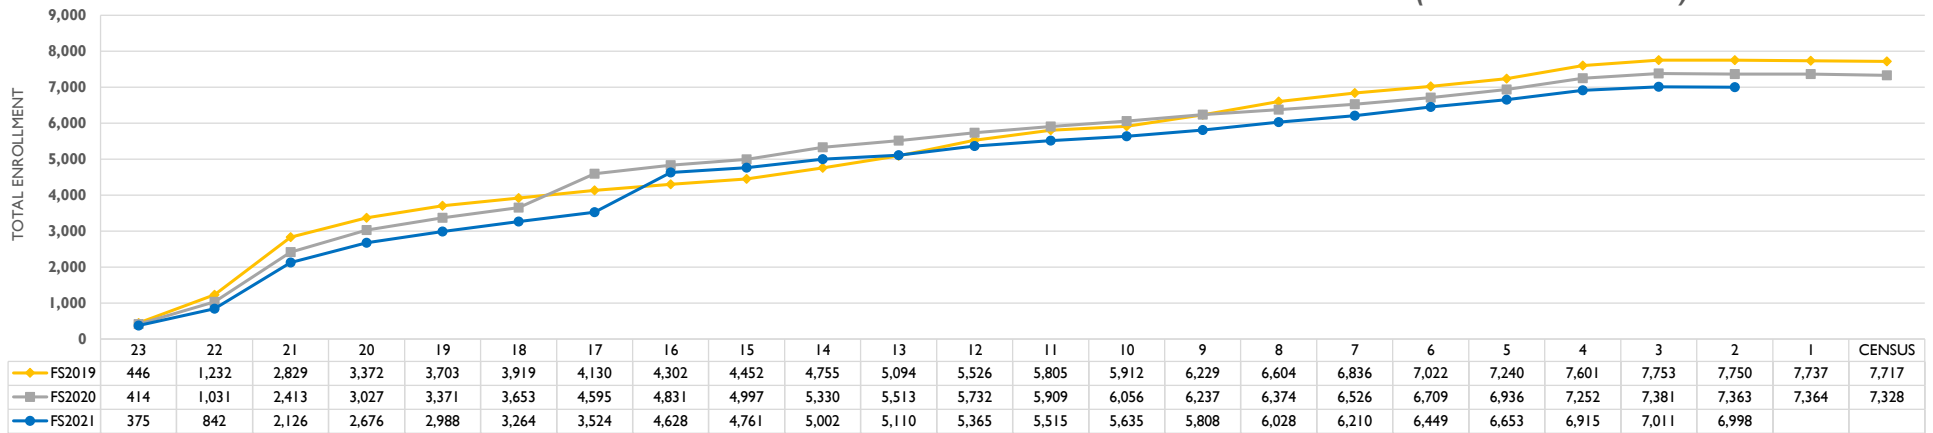

UMKC FALL ENROLLMENT TRENDS BY WEEKS UNTIL CENSUS - FALL 2019-2021

(BY UNDERGRADUATE, GRADUATE, AND PROFESSIONAL ACADEMIC CAREERS - EXCLUDES DUAL HIGH SCHOOL ENROLLMENT)

UMKC FALL ENROLLMENT BY WEEKS UNTIL CENSUS - UNDERGRADUATE (EXCLUDING DHS)

UMKC FALL ENROLLMENT BY WEEKS UNTIL CENSUS - GRADUATE

UMKC FALL ENROLLMENT BY WEEKS UNTIL CENSUS - PROFESSIONAL

UMKC FALL ENROLLMENT TRENDS BY WEEKS UNTIL CENSUS - FALL 2019-2021

(BY UNDERGRADUATE, GRADUATE, AND PROFESSIONAL ACADEMIC CAREERS - EXCLUDES DUAL HIGH SCHOOL ENROLLMENT)