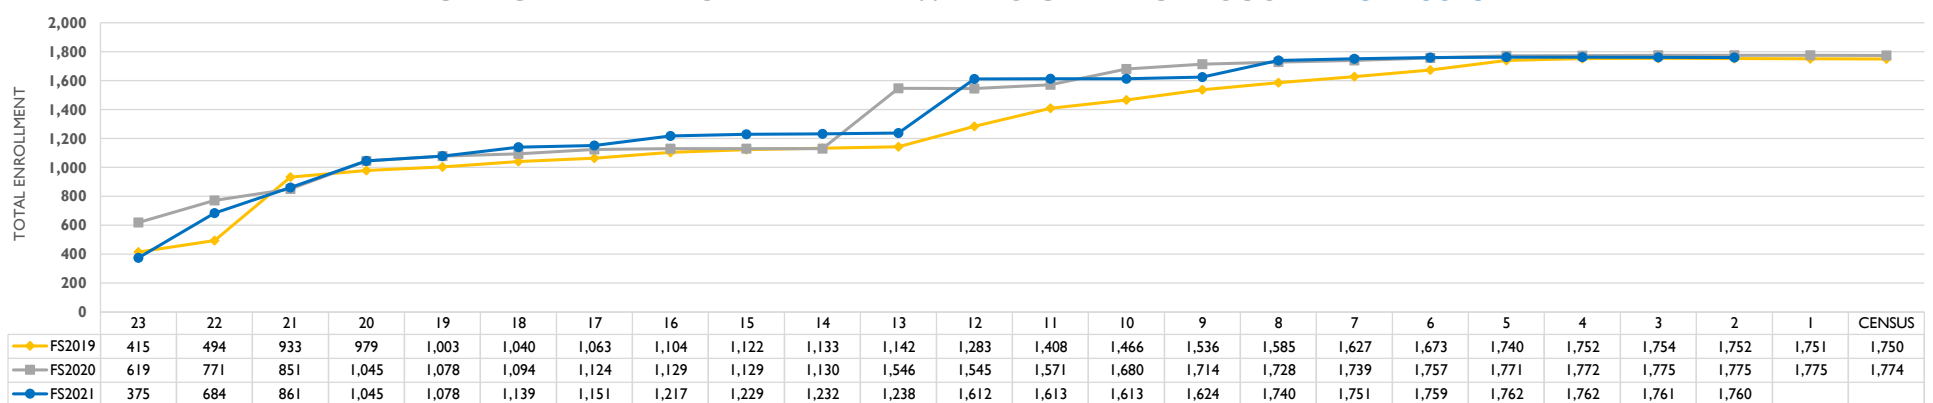

UMKC FALL ENROLLMENT TRENDS BY WEEKS UNTIL CENSUS - FALL 2019-2021

(BY UNDERGRADUATE, GRADUATE, AND PROFESSIONAL ACADEMIC CAREERS - EXCLUDES DUAL HIGH SCHOOL ENROLLMENT)

UMKC FALL ENROLLMENT BY WEEKS UNTIL CENSUS - UNDERGRADUATE (EXCLUDING DHS)

UMKC FALL ENROLLMENT BY WEEKS UNTIL CENSUS - GRADUATE

UMKC FALL ENROLLMENT BY WEEKS UNTIL CENSUS - PROFESSIONAL

UMKC FALL ENROLLMENT TRENDS BY WEEKS UNTIL CENSUS - FALL 2019-2021

(BY UNDERGRADUATE, GRADUATE, AND PROFESSIONAL ACADEMIC CAREERS - EXCLUDES DUAL HIGH SCHOOL ENROLLMENT)