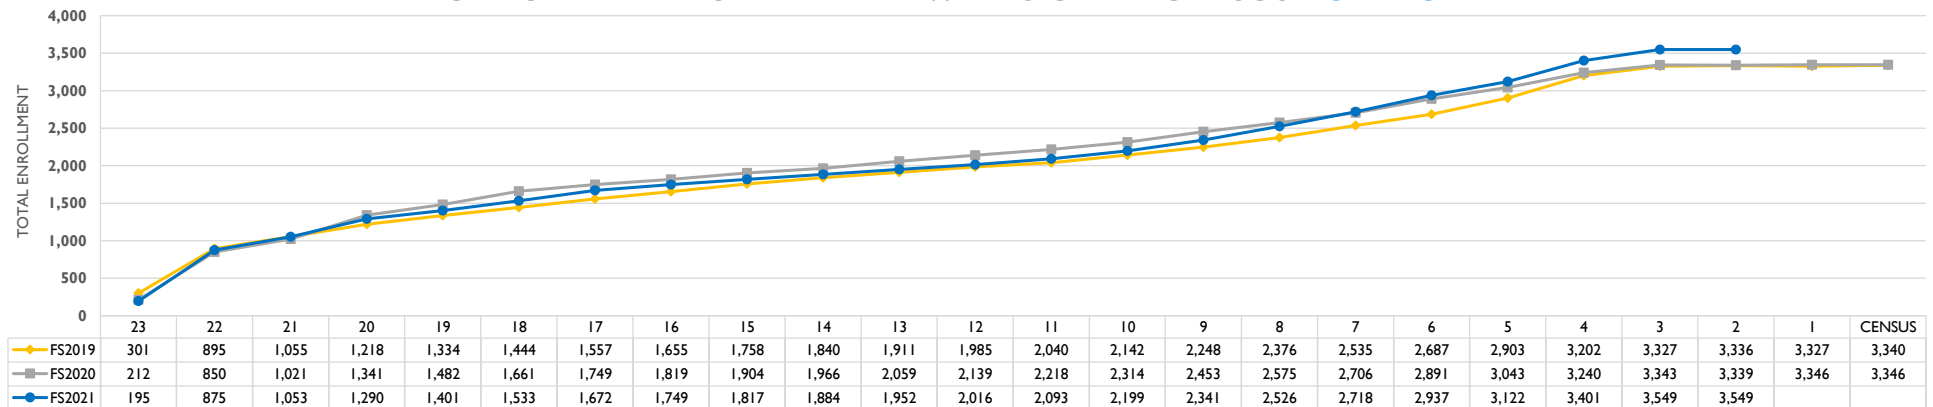

UMKC FALL ENROLLMENT TRENDS BY WEEKS UNTIL CENSUS - FALL 2019-2021

(BY UNDERGRADUATE, GRADUATE, AND PROFESSIONAL ACADEMIC CAREERS - EXCLUDES DUAL HIGH SCHOOL ENROLLMENT)

UMKC FALL ENROLLMENT BY WEEKS UNTIL CENSUS - UNDERGRADUATE (EXCLUDING DHS)

UMKC FALL ENROLLMENT BY WEEKS UNTIL CENSUS - GRADUATE

UMKC FALL ENROLLMENT BY WEEKS UNTIL CENSUS - PROFESSIONAL

UMKC FALL ENROLLMENT TRENDS BY WEEKS UNTIL CENSUS - FALL 2019-2021

(BY UNDERGRADUATE, GRADUATE, AND PROFESSIONAL ACADEMIC CAREERS - EXCLUDES DUAL HIGH SCHOOL ENROLLMENT)