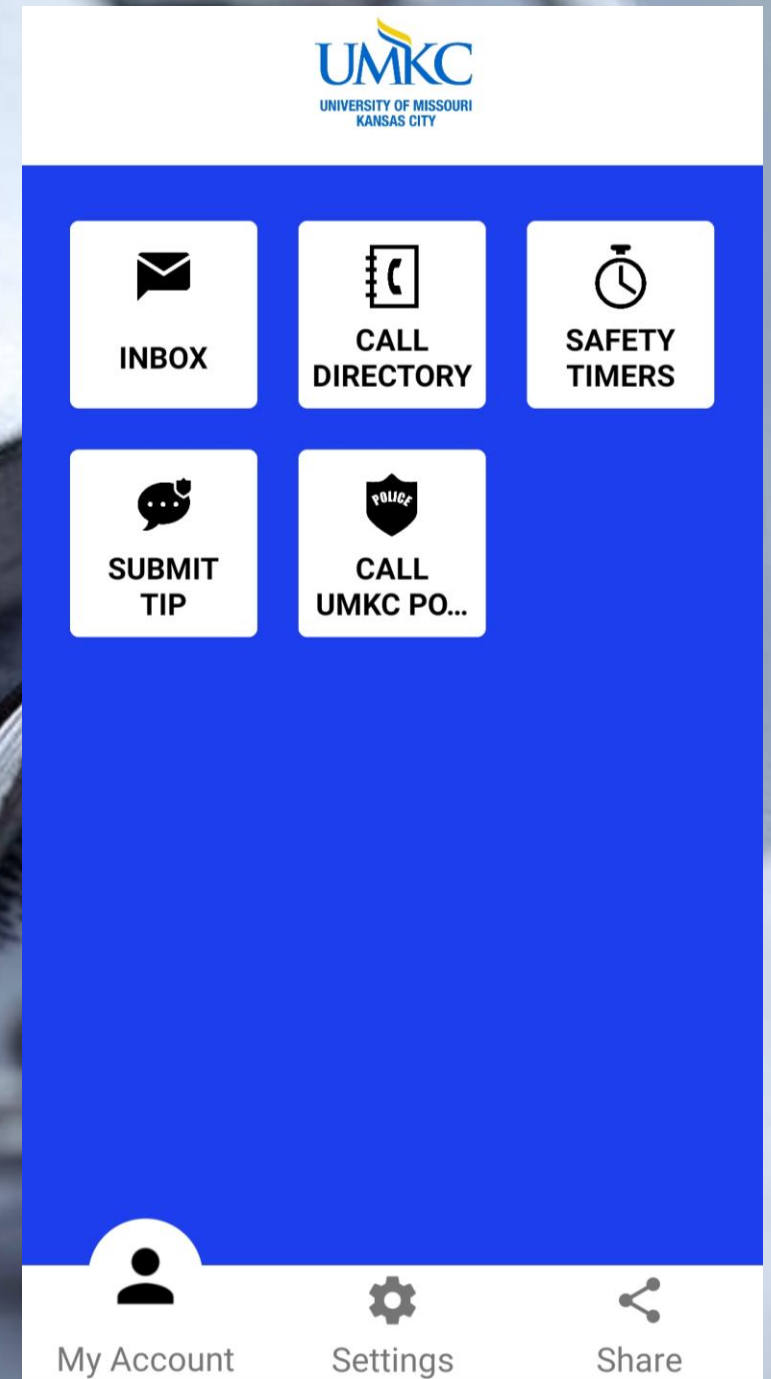

RAVE Guardian

- •Features Allow You To:

1. •Communicate with your friends, family & co-workers.
   - •Set a safety timer – notify people you trust to check in on you if you are walking alone or in an unfamiliar place.
   - •Send a tip / message to the police department.
   - •Send pictures to the police department.
2. •Guardian can also provide UMKC PD with GPS coordinates from your phone (if available), which can decrease response time and allow us to locate you.
   - •Download the app from your mobile app store.