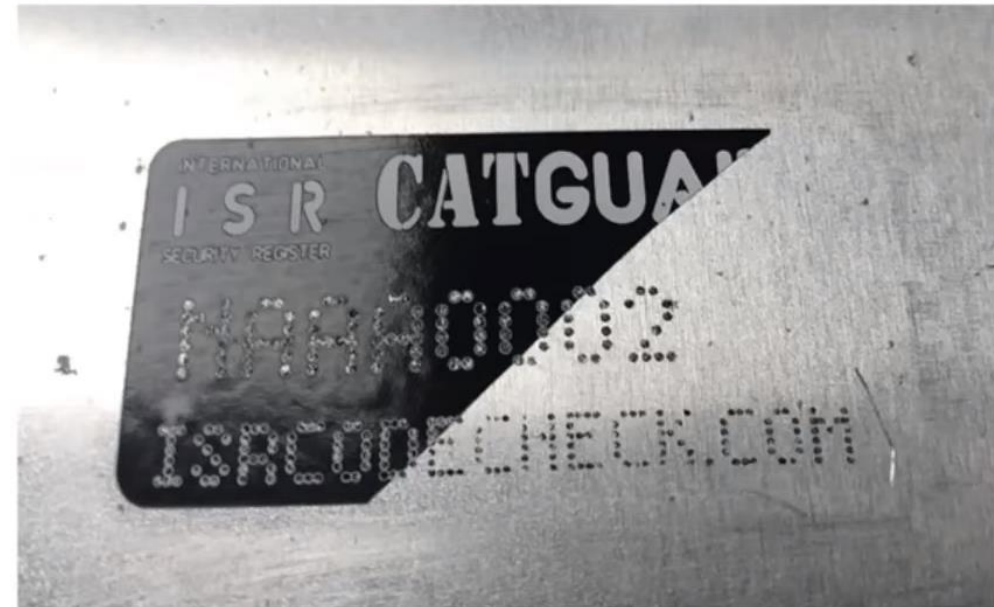

Catalytic Converter Theft Prevention

Labels and Etching:

- PIN includes LE database connecting an ID PIN to a VIN