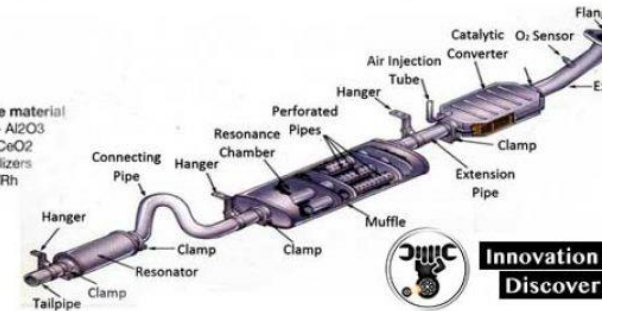

Catalytic Converter Thefts

CATALYTIC CONVERTER

Catalytic Converter Thefts

CATALYTIC CONVERTER THEFTS BY MONTH

Catalytic Converter Thefts

- Minneapolis Study:
 - Reported Thefts:
 - 2019: 345
 - 2020: 1166
 - 2021: 1144 (Jan-July, expected to double)
 - Targeted Vehicles and Repair Costs:
 - 1/3: Toyota Prius and Mitsubishi Outlander: ~\$3200
 - 1/3: “Work Trucks”: ~\$2000
 - 1/3: Other vehicles: ~\$1000