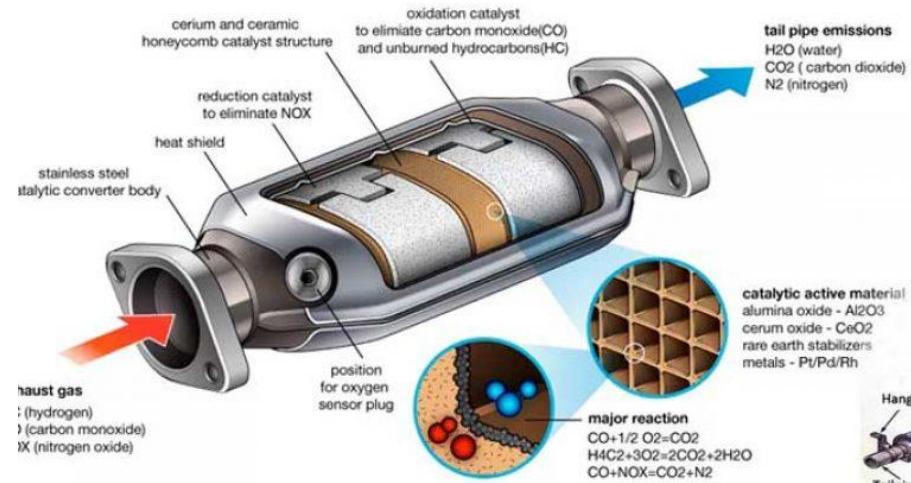

Catalytic Converter Thefts

CATALYTIC CONVERTER