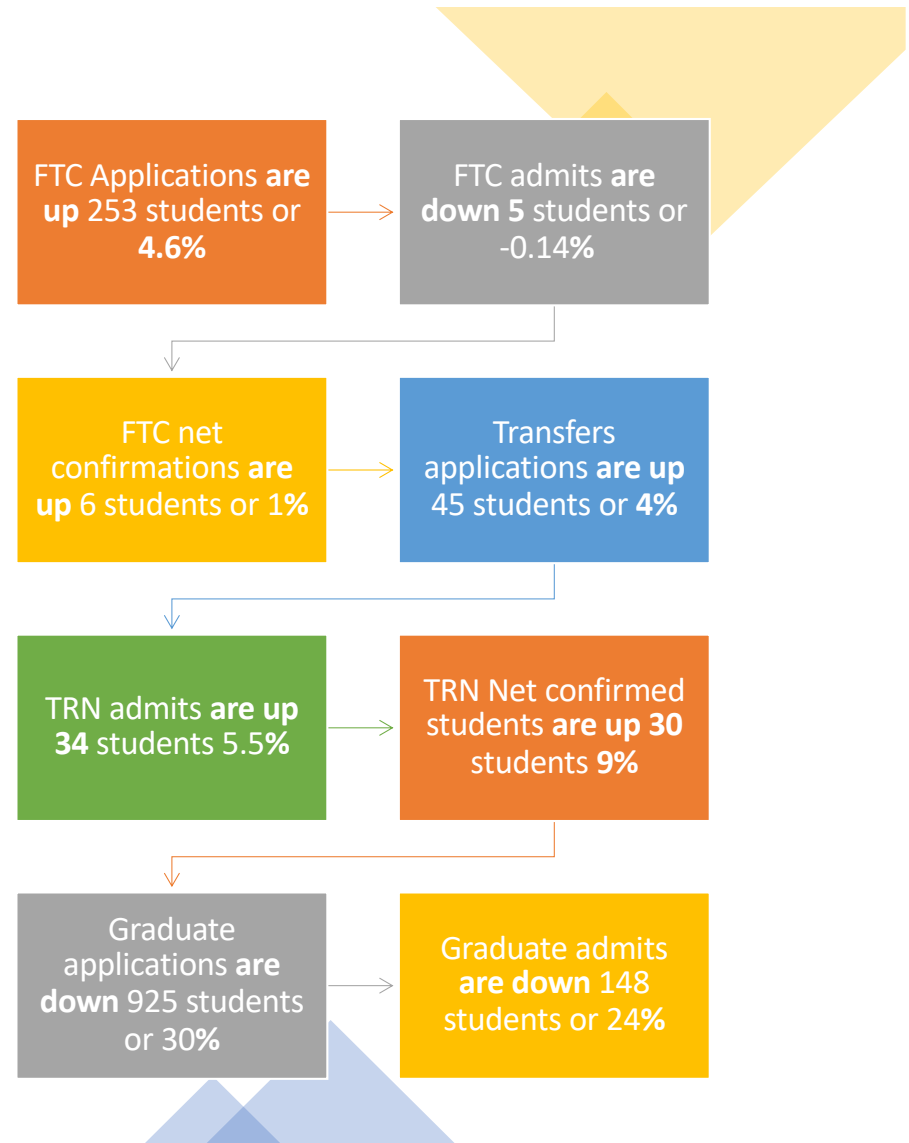

SEM Council Updates

Friday, March 8, 2024

AGENDA

**FALL 2024 APP STAT
TRENDS AND GOALS**

**INFORMATION
SHARING WITH
SUPPORT NETWORKS**

**ROO MENTUM
PATHWAYS UPDATE**

**COST TRANSPARENCY
INITIATIVE**

**SIMPLIFIED FAFSA
PLANNING AND
ENGAGEMENT**

**GRADUATE
ENROLLMENT
STRATEGIES**

Friday, March 8, 2024

Fall 2024 App Stat Updates – 29 Weeks Until Census

Friday, March 8, 2024

UM System Fall 2024 App Stat Updates – 29 Weeks Until Census

Institution	Admit Type	Apps Fall 2023	Apps Fall 2024	Prcnt Incr/Decr Apps	Admits Fall 2023	Admits Fall 2024	Prcnt Incr/Decr Admits	Accepts Fall 2023	Accepts Fall 2024	Prcnt Incr/Decr Accepts
MU	FTC	20496	23261	13.5%	15947	18454	15.7%	5127	5067	-1.2%
MU	TRE	1392	1495	7.4%	726	933	28.5%	363	385	6.1%
MU	NGE	3029	3180	5.0%	507	570	12.4%			
MU	Total	24915	27936	12.1%	17180	19957	16.2%	5490	5452	-0.7%
UMKC	FTC	5541	5794	4.6%	3508	3503	-0.1%	674	693	2.8%
UMKC	TRE	1126	1171	4.0%	623	657	5.5%	342	369	7.9%
UMKC	NGE	3067	2142	-30.2%	616	468	-24.0%			
UMKC	Total	9728	9073	-6.7%	4747	4627	-2.5%	1016	1061	4.4%
S&T	FTC	7233	7019	-3.0%	5010	5246	4.7%	811	1064	31.2%
S&T	TRE	433	968	123.6%	302	619	105.0%	127	189	48.8%
S&T	NGE	3917	3970	1.4%	1135	1037	-8.6%			
S&T	Total	11571	11938	3.2%	6447	6900	7.0%	974	1291	32.5%
UMSL	FTC	3596	5009	39.3%	2100	3109	48.0%	277	285	2.9%
UMSL	TRE	1120	1293	15.4%	583	642	10.1%	287	271	-5.6%
UMSL	NGE	1080	830	-23.1%	313	232	-25.9%			
UMSL	Total	5790	7125	23.1%	2996	3983	32.9%	564	556	-1.4%