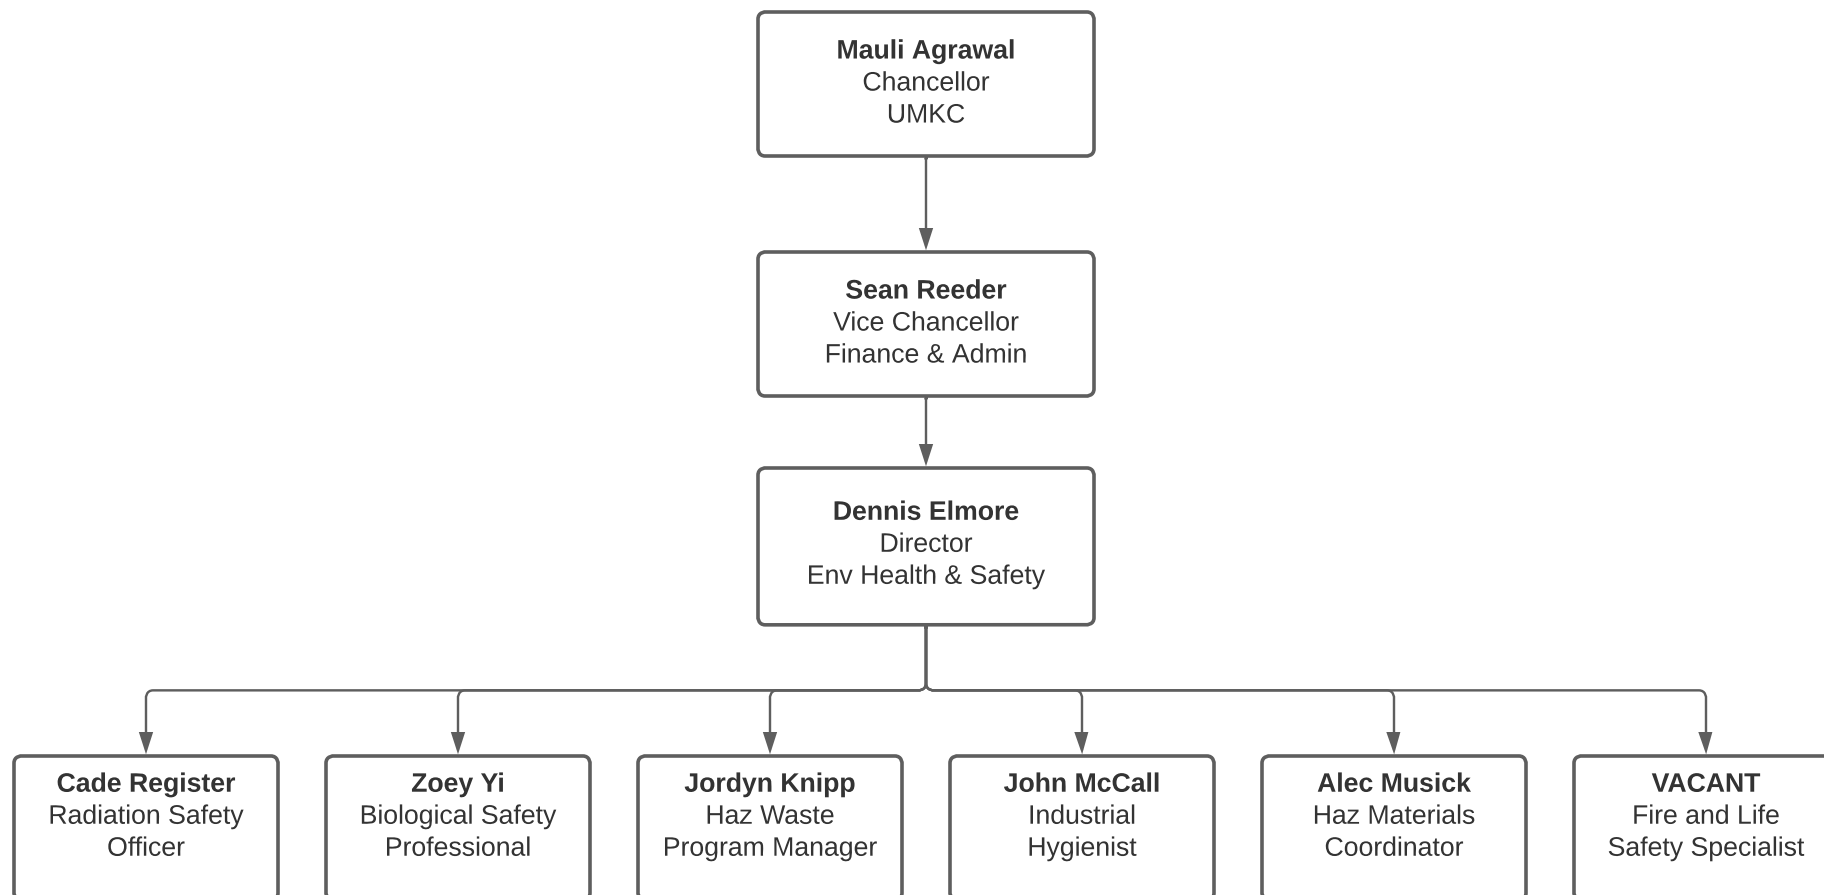

## Environmental Health and Safety Organizational Chart

General Services Building 015  
1011 East 51st Street  
Kansas City, Missouri 64110  
(816) 235-5241