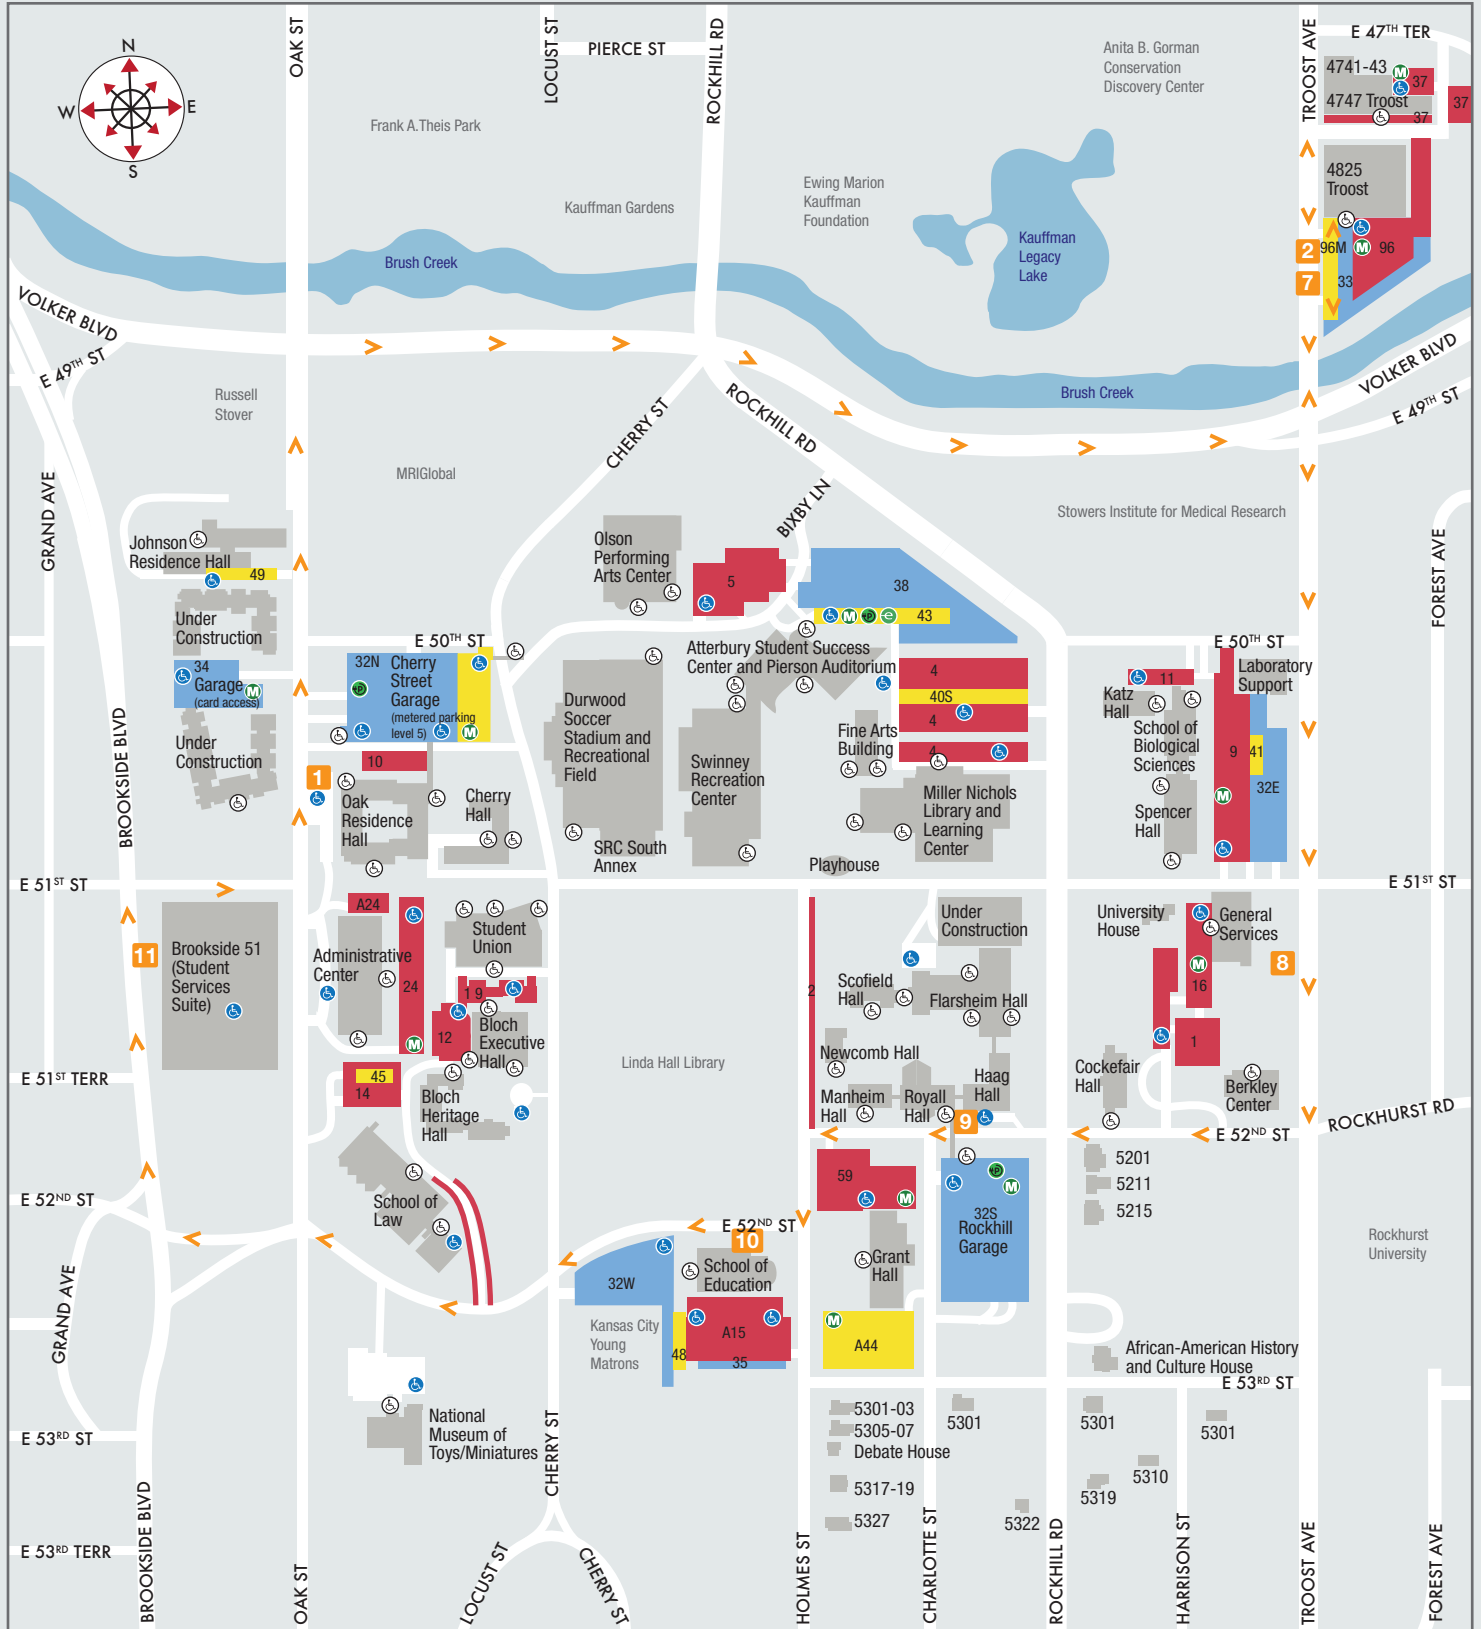

Buildings and Parking

University of Missouri-Kansas City
Volker campus

NO FREE PARKING ON CAMPUS - DAY OR NIGHT

- Metered parking
- Student permit parking
- Faculty/staff permit parking
- Electric vehicle charging station
- Enterprise CarShare
- Shuttle stop
- Shuttle route
- Motorcycle parking
- Accessible entrance
- Accessible parking

UMKC Volker campus buildings and addresses

Administrative Center, 5115 Oak St., 64112

African-American History and Culture House,
5245 Rockhill Road, 64110

Atterbury Student Success Center,
5000 Holmes St., 64110

Cherry Street Parking Garage, 5001 Oak St., 64112
Mail Services, 5009 Oak St., 64112
Police, 5005 Oak St., 64112

Cockefair Hall, 5121 Rockhill Road, 64110

Debate House, 5311 Holmes St., 64110

Education Building, 615 E. 52nd St., 64110

Johnson (Herman and Dorothy) Residence Hall,
5000 Oak St., 64112

Katz Hall, 5005 Rockhill Road, 64110

Law Building, 500 E. 52nd St., 64112

Manheim Hall, 710 E. 52nd St., 64110

Miller Nichols Library and Learning Center,
800 E. 51st St., 64110